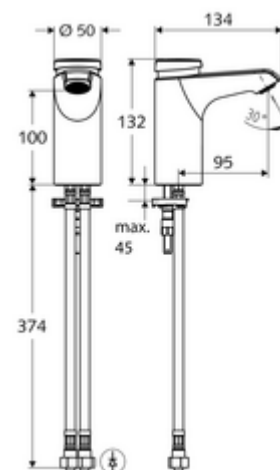

Article number: 02 156 06 99

Self-closing wash basin taps XERIS SC HD-M small - high-pressure mixed water

Manual actuation with automatic closing. Easy flow time adjustment.

Scope of delivery

- Self-closing single-hole tap
 - Self-closing cartridge SC II with hot water restrictor
 - Flow regulator
- 2 flexible Clean-Fix S connection hoses, G 3/8 IG x 380 mm, with integrated backflow preventer (EN 1717: EB-type) and pre-filter
- Fastening material for wash basin installation

Technical data

- Running time: 2 - 15 s (7 s)
- Flow: max. 5 l/min pressure independent
- Flow pressure: 1.0 - 5.0 bar
- Max. Resting pressure: 8 bar
- Max. operating temperature: 70 °C (80 °C for thermal disinfection)
- Material: Housing Brass, conform to German drinking water regulations
- Surface: Chrome
- Connection: 2x G 3/8 IG
- Certificates: PA-IX 29071/IO, Belgaqua
- Noise class: I
- Flow class: O

Delivery data

- Weight: 1,85 kg/Piece
- Packing unit: 1

Recommended associated articles

Angle valve thermostat	Article no: 09 414 06 99
Pressure balance valve (PBV)	Article no: 06 558 12 99
Angle valve with regulating function COMFORT with filter	Article no: 05 430 06 99