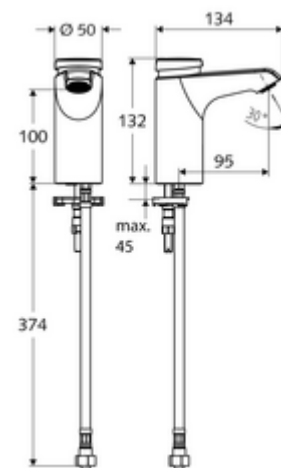

Article number: 02 158 06 99

Self-closing wash basin taps XERIS SC HD-K small - high-pressure cold water/pre- mixed water

Manual actuation with automatic closing. Easy flow time adjustment.

Scope of delivery

- Self-closing single-hole tap
 - Self-closing cartridge SC II
 - Flow regulator
- Flexible Clean-Fix S connection hose, G 3/8 IG x 380 mm, with pre-filter
- Fastening material for wash basin installation

Technical data

- Running time: 2 - 15 s (7 s)
- Flow: max. 5 l/min pressure independent
- Flow pressure: 1.0 - 5.0 bar
- Max. Resting pressure: 8 bar
- Max. operating temperature: 70 °C (80 °C for thermal disinfection)
- Material: Housing Brass, conform to German drinking water regulations
- Surface: Chrome
- Connection: G 3/8 IG
- Certificates: PA-IX 29071/IO
- Noise class: I
- Flow class: O

Delivery data

- Weight: 1,77 kg/Piece
- Packing unit: 1

Recommended associated articles

Angle valve with regulating function COMFORT with filter Article no: 05 430 06 99