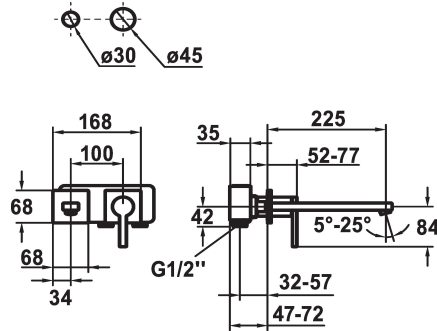

KWC AVA E Trim kit - Lever mixer - Basin

Modell-Linie: AVA E | 11.452.064.700
Taps | Manual taps

KWC-No.

124960
stainless steel, A 225, Trim kit

- * Trim kit Lever mixer
- * EcoProtect - water-saving device
- * Fixed spout
 - Neoperl® Perlator® SSR, swivelling jet regulator
- * OptimalSpace - ample space for washing or working
- * KWC cartridge M 35 H

- with ceramic discs
- flow rate and temperature continuously variable
- * To be ordered separately:
 - Unit for concealed installation ½" 39.001.400.700
 - * To be ordered separately (optional or if necessary):
 - Extension set 20 mm Z.536.333

Technical Data

Energy Label	A
Flow rate	5 l/min (3 bar)
Spout	Shut-off valve
Handling	3
Color_code	stainless steel
Installation type	2
Faucet_typ	Lever mixer
Acoustic group	Shut-off valve
Concealed unit	3
Projection_A	A 225

Energy Label	A
Flow rate	5 l/min (3 bar)
Spout	Shut-off valve
Handling	3
Color_code	stainless steel
Installation type	2
Faucet_typ	Lever mixer
Acoustic group	Shut-off valve
Concealed unit	3
Projection_A	A 225