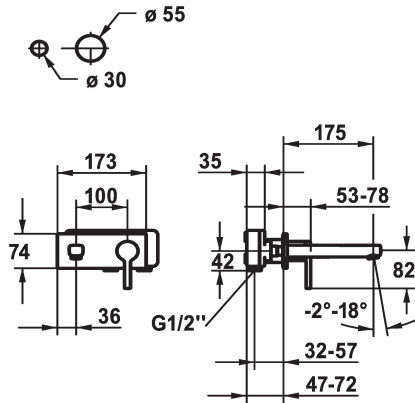

## KWC AVA 2.0 Trim kit - Lever mixer - Basin

Modell-Linie: AVA 2.0 | 11.462.033.000  
Taps | Manual taps

\* To be ordered separately:

- Unit for concealed installation ½" 39.001.402.000

\* To be ordered separately (optional or if necessary):

- Extension set 20 mm Z.536.333

### Technical Data

Energy Label

A

Flow rate

5 l/min (3 bar)

Spout

Shut-off valve

Handling