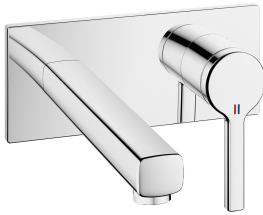

## KWC AVA 2.0 Trim kit - Lever mixer - Basin

Modell-Linie: AVA 2.0 | 11.462.033.000  
Taps | Manual taps

### KWC-No.

#### 125105

all chrome, A 175, Trim kit

### \* Fixed spout

- Neoperl® Perlator® SSR, swivelling jet regulator

\* OptimalSpace - ample space for washing or working

\* KWC cartridge M 35 H

- with ceramic discs

- flow rate and temperature continuously variable