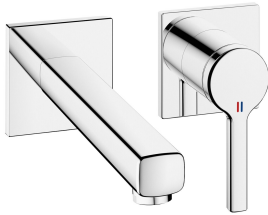

KWC AVA 2.0 Trim kit - Lever mixer - Basin

Modell-Linie: AVA 2.0 | 11.462.063.000
Taps | Manual taps

KWC-No.

125108
all chrome, A 175, Trim kit

125109
all chrome, A 225, Trim kit

- * Fixed spout
- Neoperl® Perlator® SSR, swivelling jet regulator
- * OptimalSpace - ample space for washing or working
- * KWC cartridge M 35 H
- with ceramic discs

- flow rate and temperature continuously variable
- * To be ordered separately:
- Unit for concealed installation 1/2" 39.001.402.000
- * To be ordered separately (optional or if necessary):
- Extension set 20 mm Z.536.333

Technical Data

Energy Label
Flow rate
Spout
Handling
Color_code
Installation type
Faucet_typ
Acoustic group
Concealed unit
Projection_A

A
5 l/min (3 bar)
Shut-off valve
3
chrome
2
Lever mixer
Shut-off valve
3
A 175

Mandatory Accessories

KWC AVA 2.0
Trim kit - Lever mixer - Basin

Modell-Linie: AVA 2.0 | 11.462.063.000
Taps | Manual taps

AVA 2.0 Concealed unit

125189
39.001.402.000
