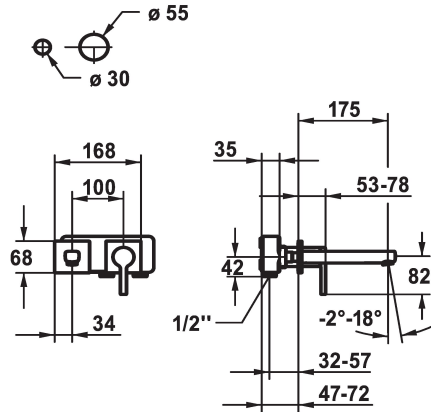

KWC AVA 2.0 Trim kit - Lever mixer - Basin

Modell-Linie: AVA 2.0 | 11.462.063.000
Taps | Manual taps

KWC-No.

125108
all chrome, A 175, Trim kit

125109
all chrome, A 225, Trim kit

- * Fixed spout
- Neoperl® Perlator® SSR, swivelling jet regulator
- * OptimalSpace - ample space for washing or working
- * KWC cartridge M 35 H
- with ceramic discs

- flow rate and temperature continuously variable
- * To be ordered separately:
- Unit for concealed installation 1/2" 39.001.402.000
- * To be ordered separately (optional or if necessary):
- Extension set 20 mm Z.536.333

Technical Data

Energy Label
Flow rate
Spout
Handling
Color_code
Installation type
Faucet_typ
Acoustic group
Concealed unit
Projection_A

A
5 l/min (3 bar)
Shut-off valve
3
chrome
2
Lever mixer
Shut-off valve
3
A 175

Mandatory Accessories

KWC AVA 2.0
Trim kit - Lever mixer - Basin

Modell-Linie: AVA 2.0 | 11.462.063.000
Taps | Manual taps

AVA 2.0 Concealed unit

125189
39.001.402.000
