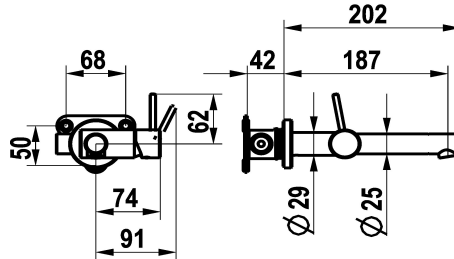

## KWC ONO E Trim kit – Lever mixer – Washbasin

Modell-Linie: ONO E | 11.571.031.000  
Taps | Manual taps

### KWC-No.

**125634**  
chromeline, A 185, trim kit

**125635**  
stainless steel, A 185, trim kit

### Color\_code

chrome

stainless steel

NEW

- \* Trim kit Lever mixer
- \* Made of stainless steel
- \* EcoProtect - water-saving device
- \* Fixed spout
- Neoperl® Caché® SSR, swivelling jet regulator
- \* OptimalSpace - ample space for washing or working
- \* KWC cartridge S 25

- with ceramic discs
- flow rate and temperature continuously variable
- \* To be ordered separately:
- Unit for concealed installation ½" 39.003.450.931
- \* To be ordered separately (optional or if necessary):
- Extension set Z.540.050