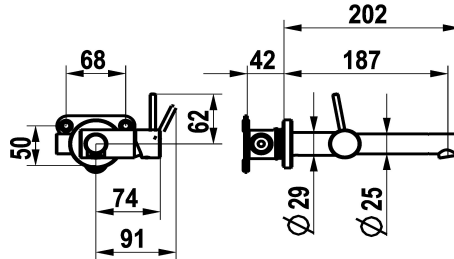

KWC ONO E Trim kit – Lever mixer – Washbasin

Modell-Linie: ONO E | 11.571.031.700
Taps | Manual taps

KWC-No.

125634
chromeline, A 185, trim kit

125635
stainless steel, A 185, trim kit

Color_code

chrome

stainless steel

NEW

- * Trim kit Lever mixer
- * Made of stainless steel
- * EcoProtect - water-saving device
- * Fixed spout
- Neoperl® Caché® SSR, swivelling jet regulator
- * OptimalSpace - ample space for washing or working
- * KWC cartridge S 25

- with ceramic discs
- flow rate and temperature continuously variable
- * To be ordered separately:
- Unit for concealed installation ½" 39.003.450.931
- * To be ordered separately (optional or if necessary):
- Extension set Z.540.050

125636
39.003.450.931

KWC ONO E

Trim kit – Lever mixer – Washbasin

Modell-Linie: ONO E | 11.571.031.700

Taps | Manual taps

Spare Parts

Cartridge S 25

538711
Z.536.032