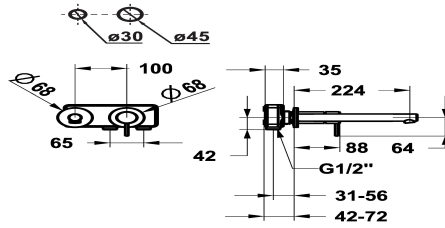

## KWC ONO E Trim kit – Lever mixer – Washbasin

Modell-Linie: ONO E | 11.572.064.000  
Taps | Manual taps

### KWC-No.

**125637**  
chromeline, A 225, trim kit

**125638**  
stainless steel, A 225, trim kit

- \* Trim kit Lever mixer
- \* Made of stainless steel
- \* EcoProtect - water-saving device
- \* Fixed spout
- Neoperl® Caché® SSR, swivelling jet regulator
- \* OptimalSpace - ample space for washing or working
- \* KWC cartridge M 35 H

### Color\_code

chrome

stainless steel

- with ceramic discs
- flow rate and temperature continuously variable
- \* To be ordered separately:
- Unit for concealed installation ½" 39.001.400.000
- \* To be ordered separately (optional or if necessary):
- Extension set 20 mm Z.536.333