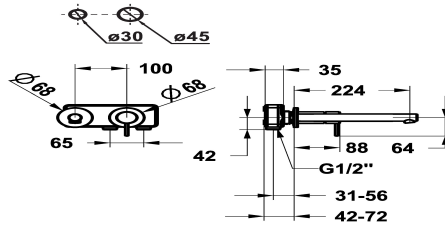

KWC ONO E Trim kit – Lever mixer – Washbasin

Modell-Linie: ONO E | 11.572.064.700
Taps | Manual taps

KWC-No.

125637
chromeline, A 225, trim kit

125638
stainless steel, A 225, trim kit

- * Trim kit Lever mixer
- * Made of stainless steel
- * EcoProtect - water-saving device
- * Fixed spout
- Neoperl® Caché® SSR, swivelling jet regulator
- * OptimalSpace - ample space for washing or working
- * KWC cartridge M 35 H

Color_code

chrome

stainless steel

- with ceramic discs
- flow rate and temperature continuously variable
- * To be ordered separately:
- Unit for concealed installation ½" 39.001.400.700
- * To be ordered separately (optional or if necessary):
- Extension set 20 mm Z.536.333

KWC ONO E

Trim kit – Lever mixer – Washbasin

Modell-Linie: ONO E | 11.572.064.700
Taps | Manual taps

Spare Parts

Service key Neoperl © Caché ©, TJ, 18
mm, green

634729
CACHETJ
