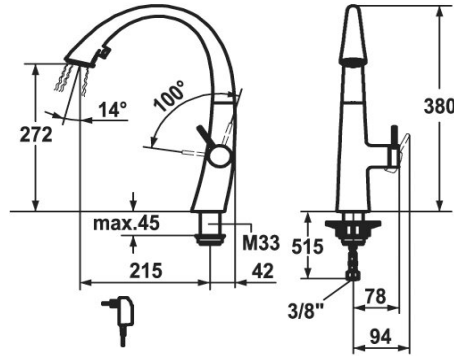

KWC ZOE

Lever mixer - kitchen - LEDShine

Modell-Linie: ZOE | 10.201.122.127FL

Taps | Manual taps

KWC-No.

122916
chromeline, A 215, flexible connection hoses 3/8", power supply unit

122921
decor steel, A 215, flexible connection hoses 3/8", power supply unit

123307
glacier white, A 215, flexible connection hoses 3/8", power supply unit

124353
matt black, A 215, flexible connection hoses 3/8", power supply unit

Farbcode

chromeline

decor steel

glacier white

matt black

- * Lever mixer
- * Lever installation only possible on the right side
- Child safety: cold water flow in lever position towards the front
- * gap between wall and centre of mounting hole min. 42 mm
- * TouchProtect - anti-scald protection thanks to the "double skin" principle
- * Covered pull-out spray
- ergonomic spout alignment, shape and handling
- SprayClean - easy to clean and actively prevents limescale buildup
- Neoperl® Cascade®
- PowerClean - needle spray mode, with automatic diverter reset
- integrated ON/OFF push-button with automatic shut-off after 30 minutes

- up to 500 mm pull-out length
- hose surface to fit faucet surface
- * SwivelStop - hose guide, swivelling 270°, limitable to 120°
- * EasyLock - a pull-out spray that easily slides back into place
- * OptimalSpace - ample space for washing or working
- * KWC cartridge S 25
- with ceramic discs
- flow rate and temperature continuously variable
- * Flexible connection hoses 3/8"
- * Fastening by means of threaded sleeve M33 x 1.5
- * Mounting hole size ø35 mm
- * Scope of delivery:
- Mains receiver 100-240 V / operating voltage 6.75 V / cable length 1100 mm