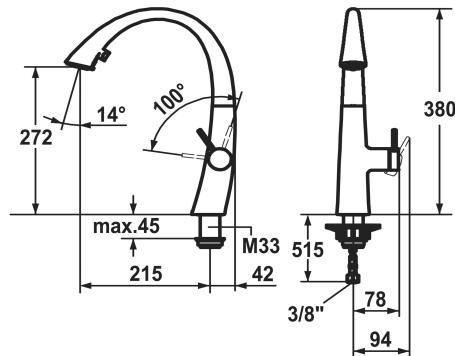

KWC ZOE

Lever mixer - kitchen

Modell-Linie: ZOE | 10.201.102.127FL

Taps | Manual taps

KWC-No.

122926
chromeline, A 215, flexible connection hoses 3/8"

122931
decor steel, A 215, flexible connection hoses 3/8"

123312
glacier white, A 215, flexible connection hoses 3/8"

124349
matt black, A 215, flexible connection hoses 3/8"

Farbcode

chromeline

decor steel

glacier white

matt black

- * Lever mixer
- * Lever installation only possible on the right side
- Child safety: cold water flow in lever position towards the front
- * gap between wall and centre of mounting hole min. 42 mm
- * TouchProtect - anti-scald protection thanks to the "double skin" principle
- * Covered pull-out spray
- ergonomic spout alignment, shape and handling
- SprayClean - easy to clean and actively prevents limescale buildup
- Neoperl® Cascade®
- PowerClean - needle spray mode, with automatic diverter reset

- up to 500 mm pull-out length
- hose surface to fit faucet surface
- * SwivelStop - hose guide, swivelling 270°, limitable to 120°
- * EasyLock - a pull-out spray that easily slides back into place
- * OptimalSpace - ample space for washing or working
- * KWC cartridge S 25
- with ceramic discs
- flow rate and temperature continuously variable
- * Flexible connection hoses 3/8"
- * Fastening by means of threaded sleeve M33 x 1.5
- * Mounting hole size ø35 mm

Standmontage

Artikeltyp

Hebelmischer

Bauform

J-Auslauf

Mass Höhe

380

Armaturengeräuschgruppe