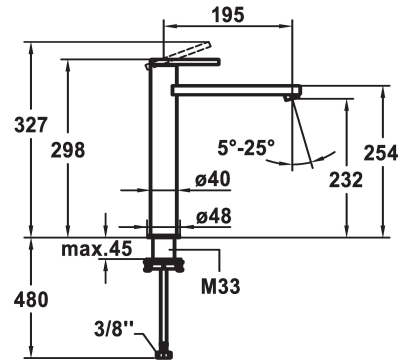

KWC AVA E Lever mixer - Basin

Modell-Linie: AVA E | 12.451.093.700FL
Taps | Manual taps

KWC-No.

124958

stainless steel, A 195, flexible connection hoses, without pop-up valve

- * Lever mixer
- * For top-mounted basins
- * EcoProtect - water-saving device
- * Fixed spout
- Neoperl® Perlator® SSR, swivelling jet regulator
- * OptimalSpace - ample space for washing or working
- * KWC cartridge S 25

- with ceramic discs
- flow rate and temperature continuously variable
- * Flexible connection hoses 3/8"
- * QuickInstallation - Fastening via threaded connection with locking screws
- * Mounting hole size ø35 mm

Technical Data

Energy Label	A
Flow rate	5 l/min (3 bar)
Pop-up_valve	2
Connection	Thermosatic
Spout	Shut-off valve
Handling	Shut-off valve
Color_code	stainless steel
Installation type	4
Faucet_typ	Lever mixer
Measure Height	327
Acoustic group	Shut-off valve
Projection_A	A 195