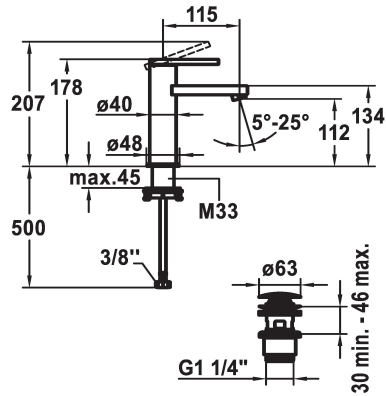

KWC AVA E Lever mixer - Basin

Modell-Linie: AVA E | 12.451.641.700FL
Taps | Manual taps

KWC-No.

124952
stainless steel, A 115, flexible connection hoses, with Push Open

124953
stainless steel, A 115, flexible connection hoses, without pop-up valve

KWCAVA E basin fixe A115 steel, with Push Open
flex-PEX 3/8"

Technical Data

Energy Label	A
Flow rate	5 l/min (3 bar)
Pop-up_valve	3
Connection	Thermosatic
Spout	Shut-off valve
Handling	Shut-off valve
Color_code	stainless steel
Installation type	Shut-off valve
Faucet_typ	Lever mixer
Measure Height	207
Acoustic group	Shut-off valve
Projection_A	A 115