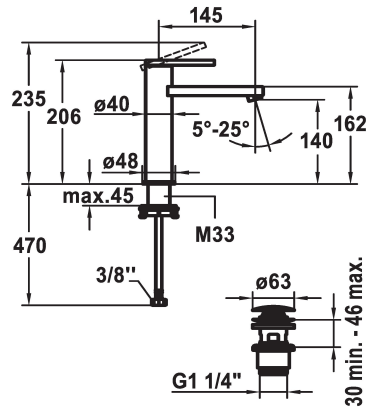

KWC AVA E Lever mixer - Basin

Modell-Linie: AVA E | 12.451.642.700FL
Taps | Manual taps

KWC-No.

124955
stainless steel, A 145, flexible connection hoses, with Push Open

124956
stainless steel, A 145, flexible connection hoses, without pop-up valve

- * Lever mixer
- * EcoProtect - water-saving device
- * Fixed spout
- Neoperl® Perlator® SSR, swivelling jet regulator
- * OptimalSpace - ample space for washing or working
- * KWC cartridge S 25
- with ceramic discs

- flow rate and temperature continuously variable
- * Flexible connection hoses 3/8"
- * QuickInstallation - Fastening via threaded connection with locking screws
- * Mounting hole size 40 mm
- * Scope of delivery:
- KWC pop-up valve Push Open 2 in 1 Z.538.321.177

Technical Data

Energy Label
Flow rate
Pop-up_valve
Connection
Spout
Handling
Color_code
Installation type
Faucet_typ
Measure Height
Acoustic group
Projection_A

A
5 l/min (3 bar)
3
Thermosatic
Shut-off valve
Shut-off valve
stainless steel
Shut-off valve
Lever mixer
235
Shut-off valve
A 145