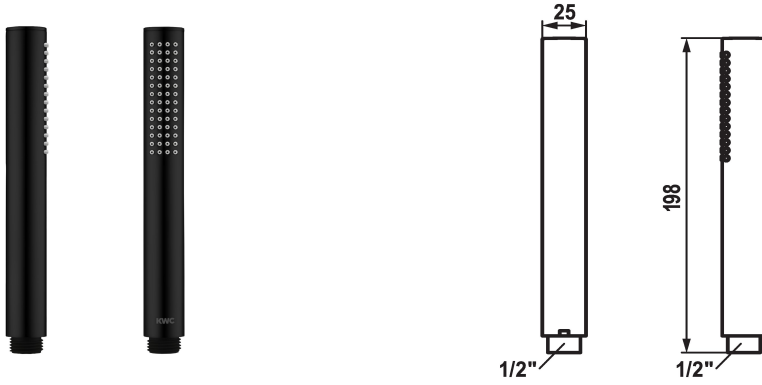

## KWC FIT-X Baton shower slim

Modell-Linie: FIT-X | 26.000.103.176  
Showers | Hand showers

### KWC-No.

**124493**  
all chrome

**125187**  
matt black

**125188**  
stainless steel

Baton shower KWC FIT-X slim matt black

### Technical Data

Flow rate

8 l/min (3 bar)

Faucet\_typ

Pre-assembly unit

Spray type

fitJet

Acoustic group