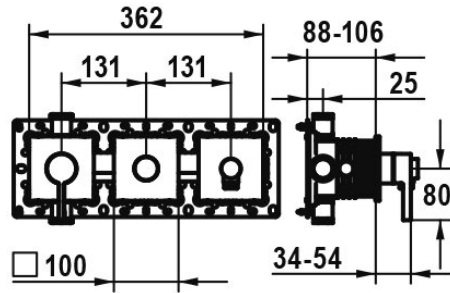

KWC

Trim kit, with safety device DIN EN 1717 – Lever mixer – Tub

Modell-Linie: BEVO | 20.424.550.000

Showers | Exposed bath mixer

KWC-No.

125295

chromeline, trim kit, with safety device DIN EN 1717

* Trim kit with function unit KWC HOMEBOX

* Outflow
with integrated hose connection
above or below for the second consumer with CHOICE diverter
without automatic reset

* KWC cartridge M 35-S HF

- with ceramic discs
- flow rate and temperature continuously variable

* Scope of delivery:

- Lever mixer unit
- Diverter unit
- Hose connection unit
- Fastening of the cover plate without screws

* To be ordered separately:

- Unit for concealed installation KWC HOMEBOX Thermostatic/ lever
mixer 2 consumers 39.006.261.931