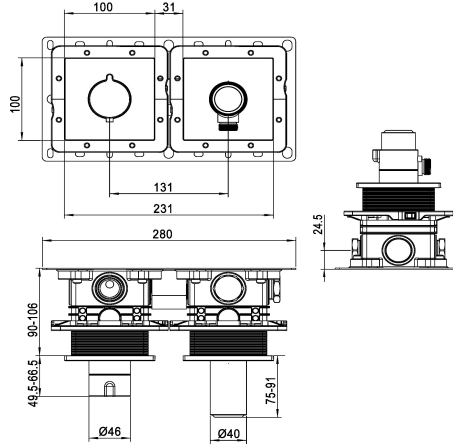

KWC

Trim kit, with safety device DIN EN 1717 – Thermostatic mixer – Tub

Modell-Linie: KWC | 20.004.853.000

Showers | Exposed bath mixer

KWC-No.

125300

chromeline, trim kit, with safety device DIN EN 1717

125301

matt black, trim kit, with safety device DIN EN 1717

125302

brushed steel, trim kit, with safety device DIN EN 1717

* Trim kit with thermostatic function unit KWC HOMEBOX

* Outflow

- with integrated hose connection with ON/OFF push-button CHOICE with flow regulator

- Hose connection unit with ON/OFF push-button and flow regulator

- Fastening of the cover plate without screws

* To be ordered separately:

- Unit for concealed installation KWC HOMEBOX Thermostatic/ lever mixer 2 consumers 39.006.261.931