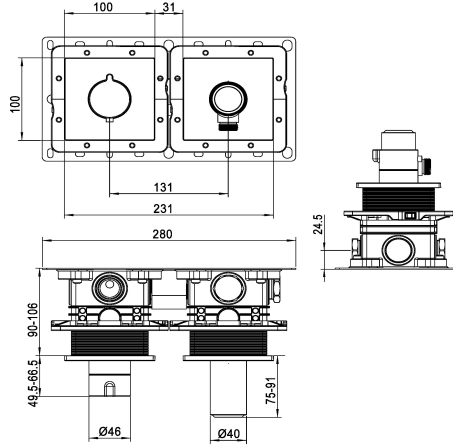

KWC

Trim kit, with safety device DIN EN 1717 – Thermostatic mixer – Tub

Modell-Linie: KWC | 20.004.853.176

Showers | Exposed bath mixer

KWC-No.

125300
chromeline, trim kit, with safety device DIN EN 1717

125301
matt black, trim kit, with safety device DIN EN 1717

125302
brushed steel, trim kit, with safety device DIN EN 1717

- * Trim kit with thermostatic function unit KWC HOMEBOX
- * Outflow
 - with integrated hose connection with ON/OFF push-button CHOICE with flow regulator
 - above or below for second consumer with ON/OFF push-button CHOICE
- * SkinProtect - Safety stop prevents scalding
- * Intrinsicly safe against backflow

- * Scope of delivery:
 - Thermostatic mixer unit
 - Diverter unit
 - Hose connection unit with ON/OFF push-button and flow regulator
 - Fastening of the cover plate without screws
- * To be ordered separately:
 - Unit for concealed installation KWC HOMEBOX Thermostatic/ lever mixer 2 consumers 39.006.261.931

NEW

Technical Data

Color_code	
Installation type	
Faucet_typ	
Concealed unit	

Color_code	matt black
Installation type	2
Faucet_typ	Thermostatic
Concealed unit	4