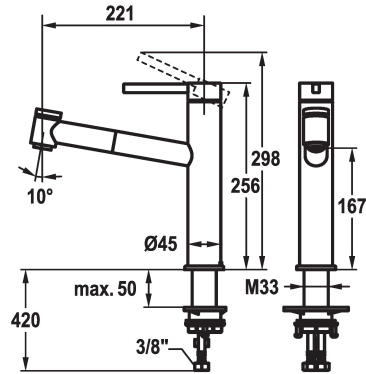

## KWC BEVO E Lever mixer - Kitchen

Modell-Linie: BEVO E | 10.531.032.700FL  
Taps | Manual taps

#### 125345

stainless steel, A 220, flexible connection hoses

- TouchProtect - anti-scald protection thanks to the "double skin" principle
- Pull-out spray
  - SprayClean - easy to clean and actively prevents limescale buildup
  - up to 700 mm pull-out length
  - PowerClean - needle spray mode, with automatic diverter reset
  - QuickConnect - Simple hose connection system
- Hose guide, swivelling 120°
- EasyLock - a pull-out spray that easily slides back into place

- KWC cartridge M 35 S
    - with ceramic discs
    - flow rate and temperature continuously variable
  - Flexible connection hoses 3/8"
  - QuickInstallation - Fastening via threaded connection with locking screws
  - Mounting hole size ø35 mm
- Flow rate normal spray 8 l/min (3 bar)  
Flow rate needle spray 7 l/min (3 bar)  
Acoustic group I