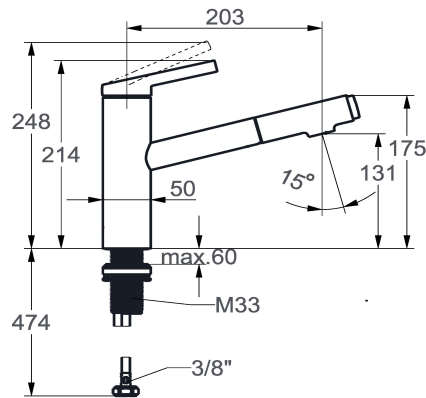

KWC FIT Lever mixer – Kitchen

Modell-Linie: FIT | 10.541.032.000FL
Taps | Manual taps

KWC-No.

125572
chromeline, A 205, flexible connection hoses

125573
matt black, A 205, flexible connection hoses

- * Lever mixer
- * TouchProtect - anti-scald protection thanks to the "double skin" principle
- * Intrinsicly safe against backflow
- * Pull-out spray
 - up to 500 mm pull-out length
 - QuickConnect - Simple hose connection system
- * Hose guide, swivelling 120°
- * EasyLock - a pull-out spray that easily slides back into place

- * KWC cartridge M 35 S
 - with ceramic discs
 - flow rate and temperature continuously variable
 - temperature limitation
- * Flexible connection hoses 3/8"
- * QuickInstallation - Fastening via threaded connection with locking screws
- * Mounting hole size ø35 mm

NEW

Technical Data

Energy Label	A
Flow rate needle spray	6.5 l/min (3 bar)
Flow rate normal spray	6.8 l/min (3 bar)
Connection	Thermosatic
Spout	2
Handling	Shut-off valve
Kitchenspray	Shut-off valve
Color_code	chrome
Installation type	Shut-off valve
Faucet_typ	Lever mixer
Acoustic group	Shut-off valve
Projection_A	A 205

A
6.5 l/min (3 bar)
6.8 l/min (3 bar)
Thermosatic
2
Shut-off valve
Shut-off valve
chrome
Shut-off valve
Lever mixer
Shut-off valve
A 205