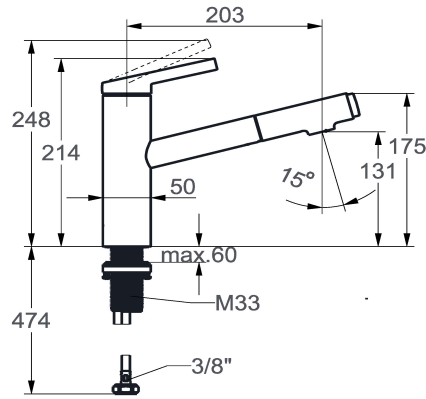

KWC FIT Lever mixer – Kitchen

Modell-Linie: FIT | 10.541.032.176FL
Taps | Manual taps

KWC-No.

125572
chromeline, A 205, flexible connection hoses

125573
matt black, A 205, flexible connection hoses

- * Lever mixer
- * TouchProtect - anti-scald protection thanks to the "double skin" principle
- * Intrinsically safe against backflow
- * Pull-out spray
 - up to 500 mm pull-out length
 - QuickConnect - Simple hose connection system
- * Hose guide, swivelling 120°
- * EasyLock - a pull-out spray that easily slides back into place

- * KWC cartridge M 35 S
 - with ceramic discs
 - flow rate and temperature continuously variable
 - temperature limitation
- * Flexible connection hoses 3/8"
- * QuickInstallation - Fastening via threaded connection with locking screws
- * Mounting hole size ø35 mm

NEW

Technical Data

Energy Label	A
Flow rate needle spray	6.5 l/min (3 bar)
Flow rate normal spray	6.8 l/min (3 bar)
Connection	Thermosatic
Spout	2
Handling	Shut-off valve
Kitchenspray	Shut-off valve
Color_code	matt black
Installation type	Shut-off valve
Faucet_typ	Lever mixer
Acoustic group	Shut-off valve
Projection_A	A 205

A
6.5 l/min (3 bar)
6.8 l/min (3 bar)
Thermosatic
2
Shut-off valve
Shut-off valve
matt black
Shut-off valve
Lever mixer
Shut-off valve
A 205