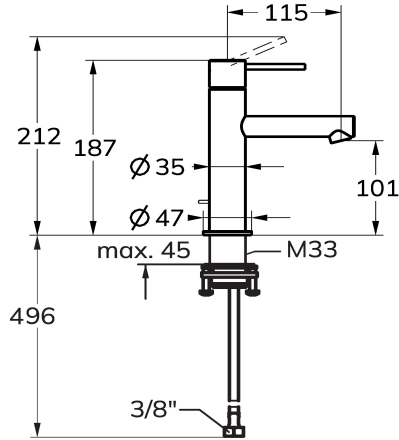

## KWC ONO E Lever mixer – Washbasin

Modell-Linie: ONO E | 12.578.051.700FL  
Taps | Manual taps

### KWC-No.

**125616**  
chromeline, A115, flexible connection hoses, without pop-up valve

**125617**  
stainless steel, A115, flexible connection hoses, without pop-up valve

- \* Lever mixer
- \* Made of stainless steel
- \* EcoProtect - water-saving device
- \* Fixed spout
- Neoperl® Caché® SSR, swivelling jet regulator
- \* KWC cartridge S 25

### Color\_code

chrome

stainless steel

**NEW**

- with ceramic discs
- flow rate and temperature continuously variable
- \* Flexible connection hoses 3/8"
- \* QuickInstallation - Fastening via threaded connection with locking screws
- \* Mounting hole size ø35 mm

### Technical Data

Pop-up_valve	2
Connection	Thermosatic
Spout	Shut-off valve
Handling	Shut-off valve
Color_code	stainless steel
Installation type	Shut-off valve
Faucet_typ	Lever mixer
Measure Height	212
Projection_A	A 115