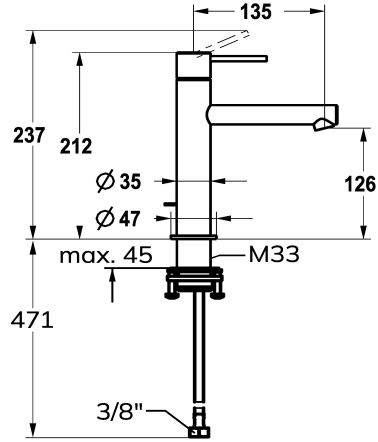

## KWC ONO E Lever mixer – Washbasin

Modell-Linie: ONO E | 12.578.052.700FL  
Taps | Manual taps

### KWC-No.

**125620**  
chromeline, A135, flexible connection hoses, without pop-up valve

**125621**  
stainless steel, A135, flexible connection hoses, without pop-up valve

- \* Lever mixer
- \* Made of stainless steel
- \* EcoProtect - water-saving device
- \* Fixed spout
- Neoperl® Caché® SSR, swivelling jet regulator
- \* OptimalSpace - ample space for washing or working
- \* KWC cartridge S 25

### Color\_code

chrome

stainless steel

- with ceramic discs
- flow rate and temperature continuously variable
- \* Flexible connection hoses 3/8"
- \* QuickInstallation - Fastening via threaded connection with locking screws
- \* Mounting hole size ø35 mm

### Technical Data

Pop-up_valve	2
Connection	Thermosatic
Spout	Shut-off valve
Handling	Shut-off valve
Color_code	stainless steel
Installation type	Shut-off valve
Faucet_typ	Lever mixer
Measure Height	237
Projection_A	A 135