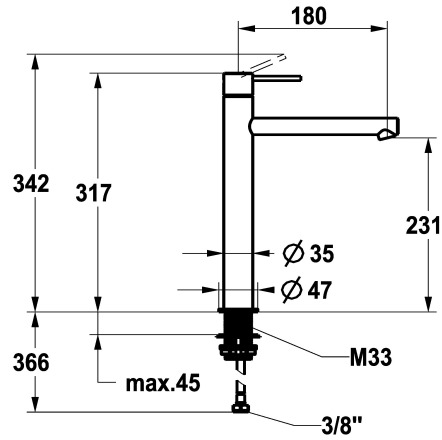

KWC ONO E Lever mixer – Washbasin

Modell-Linie: ONO E | 12.578.093.700FL
Taps | Manual taps

KWC-No.

125622
chromeline, A180, flexible connection hoses, without pop-up valve

125623
stainless steel, A180, flexible connection hoses, without pop-up valve

Color_code

chrome

stainless steel

NEW

- with ceramic discs
- flow rate and temperature continuously variable
- * Flexible connection hoses 3/8"
- * QuickInstallation - Fastening via threaded connection with locking screws
- * Mounting hole size ø35 mm

Technical Data

Pop-up_valve	2
Connection	Thermosatic
Spout	Shut-off valve
Handling	Shut-off valve
Color_code	stainless steel
Installation type	Shut-off valve
Faucet_typ	Lever mixer
Measure Height	342
Projection_A	A 180

Spare Parts

KWC ONO E
Lever mixer – Washbasin

Modell-Linie: ONO E | 12.578.093.700FL
Taps | Manual taps

Cartridge S 25

538711
Z.536.032

Service key Neoperl © Caché ©, TJ, 18 mm, green

634729
CACHETJ
