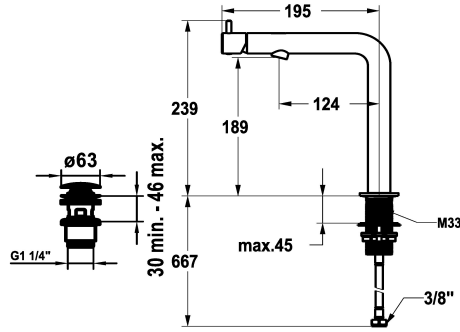

KWC ONO E Lever mixer – Washbasin

Modell-Linie: ONO E | 12.578.671.700FL
Taps | Manual taps

KWC-No.

125628
chromeline, A125, flexible connection hoses, with Push Open

125629
stainless steel, A125, flexible connection hoses, with Push Open

- * Lever mixer
- * Made of stainless steel
- * EcoProtect - water-saving device
- * Swivel spout fixe, extensible to 120°
- Neoperl® Perlator® SJR, swivelling jet regulator
- * OptimalSpace - ample space for washing or working
- * KWC cartridge S 25
- with ceramic discs

Color code

chrome

stainless steel

NEW

- flow rate and temperature continuously variable
- * Flexible connection hoses 3/8"
- * QuickInstallation - Fastening via threaded connection with locking screws
- * Mounting hole size ø35 mm
- * Scope of delivery:
- KWC pop-up valve Push Open steel Z.540.049.700

Spare Parts

KWC ONO E
Lever mixer – Washbasin

Modell-Linie: ONO E | 12.578.671.700FL
Taps | Manual taps

Cartridge S 25

538711
Z.536.032

Service key Neoperl © Caché ©, TJ, 18 mm, green

634729
CACHETJ

Pop-up valve Push Open