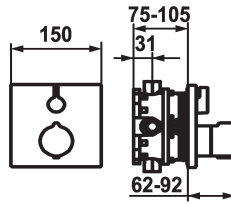

## KWC SHOWERCULTURE Trim kit - Thermostatic mixer - Tub

Modell-Linie: KWC | 20.004.801.000  
Showers | Complementary parts showers

#### 124010

all chrome, Trim kit, with vacuum breaker

- \* Trim kit with thermostatic function unit design
- \* Outflow top and below
- \* SkinProtect - Safety stop prevents scalding
- \* Turning handle to control flow and for diverter
- \* Intrinsically safe against backflow
- \* Scope of delivery:
  - Function unit, temperature lever, sleeve, cover plate, holder for

### Technical Data

Energy Label
Flow rate
Handling
Installation type
Faucet_typ
Acoustic group
Concealed unit

C
18 l/min (3 bar)
3
2
Thermosatic
Shut-off valve
3