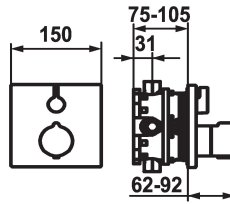

## KWC SHOWERCULTURE Trim kit - Thermostatic mixer - Tub

**Modell-Linie: KWC | 20.004.801.177**  
Valves | Thermostatic mixing valve

### KWC-No.

**124968**  
brushed steel, Trim kit

**124969**  
brushed steel, Trim kit, with vacuum breaker

- \* Trim kit with thermostatic function unit design
- \* Outflow top and below
- \* SkinProtect - Safety stop prevents scalding
- \* Turning handle to control flow and for diverter
- \* Inherently safe against backflow
- \* Scope of delivery:
  - Function unit, temperature lever, sleeve, cover plate, holder for

- escutcheon handle to control flow and for diverter
- Fastening of the cover plate without screws
- \* To be ordered separately:
  - Unit for concealed installation KWC BLUEBOX®
  - ½", without shut-off valve, 39.999.900.931
  - ¾" (½"), with shut-off valve, 39.999.910.931

### Technical Data

Energy Label
Flow rate
Handling
Installation type
Faucet_typ
Acoustic group
Concealed unit

C
18 l/min (3 bar)
3
2
Thermostatic
Shut-off valve
3