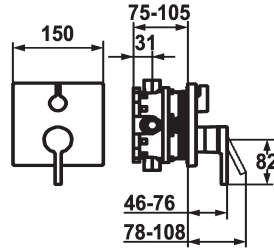

KWC AVA E Trim kit - Lever mixer - Tub

Modell-Linie: AVA E | 20.454.500.177
Showers | Exposed bath mixer

KWC-No.

124965
brushed steel, Trim kit

124966
brushed steel, Trim kit, with vacuum breaker

- * Trim kit with function unit
- * Outflow top and below
- * Turning handle for diverter
- * KWC cartridge M 35
- with ceramic discs
- flow rate and temperature continuously variable
- * Scope of delivery:

- Function unit, lever, cap, sleeve, cover plate, holder for escutcheon, diverter
- Fastening of the cover plate without screws
- * To be ordered separately:
- Unit for concealed installation KWC BLUEBOX®
- ½", without shut-off valve, 39.999.900.931
- ¾" (½"), with shut-off valve, 39.999.910.931

Technical Data

Energy Label
Flow rate
Handling
Color_code
Installation type
Faucet_typ
Acoustic group
Concealed unit

C
18 l/min (3 bar)
3
brushed steel
2
Lever mixer
Shut-off valve
3