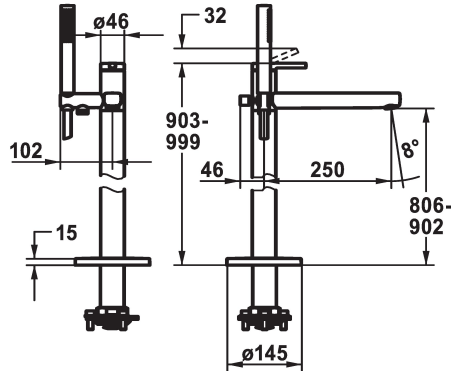

KWC AVA 2.0 Lever mixer - Tub

Modell-Linie: AVA 2.0 | 20.461.093.000
Showers | Exposed bath mixer

KWC-No.

124793

all chrome, A 250, with hand shower and hose

- * For freestanding tub
- * Integrated check valve in the hose outlet
- * with shower holder
- * Fixed spout
 - Neoperl® Perlator® laminar
- * KWC cartridge M 35 OP
- with ceramic discs

- flow rate and temperature continuously variable
- temperature limitation
- * Scope of delivery:
 - Hand shower KWC FIT-X slim 26.000.103.000
 - Shower hose 1500 mm, metal Z.538.415.000
- * To be ordered separately:
 - Unit for concealed installation 39.000.602.931

Technical Data

Energy Label
Flow rate
Spray outlet: Flow rate
Showerset
Handling
Color_code
Installation type
Faucet_typ
Measure Height
Acoustic group
Spray outlet: Acoustic group
Projection_A

B
21 l/min (3 bar)
12 l/min (3bar)
Shut-off valve
Shut-off valve
chrome
3
Lever mixer
903-999
2
Shut-off valve
A 250