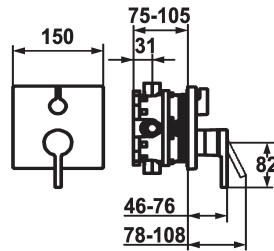

KWC AVA 2.0 Trim kit - Lever mixer - Tub

Modell-Linie: AVA 2.0 | 20.464.500.000
Showers | Exposed bath mixer

KWC-No.

125128

all chrome, Trim kit

125130

all chrome, Trim kit, with vacuum breaker

- * Trim kit with function unit
- * Outflow top and below
- * Turning handle for diverter
- * KWC cartridge M 35 H
 - with ceramic discs
 - flow rate and temperature continuously variable
- * Scope of delivery:

- Function unit, lever, cap, sleeve, cover plate, holder for escutcheon, diverter
- Fastening of the cover plate without screws
- * To be ordered separately:
 - Unit for concealed installation KWC BLUEBOX®
 - 1/2", without shut-off valve, 39.999.900.931
 - 3/4" (1/2"), with shut-off valve, 39.999.910.931

Technical Data

Energy Label
Flow rate
Handling
Color_code
Installation type
Faucet_typ
Measure Height
Acoustic group
Concealed unit

C
18 l/min (3 bar)
3
chrome
2
Lever mixer
150
Shut-off valve
3

Optional Accessories

KWC AVA 2.0 Trim kit - Lever mixer - Tub

Modell-Linie: AVA 2.0 | 20.464.500.000
Showers | Exposed bath mixer

BLUEBOX Extension set 15 mm

537595
Z.537.595

BLUEBOX Reverse adapter

537953
Z.537.953

BLUEBOX Alignment set