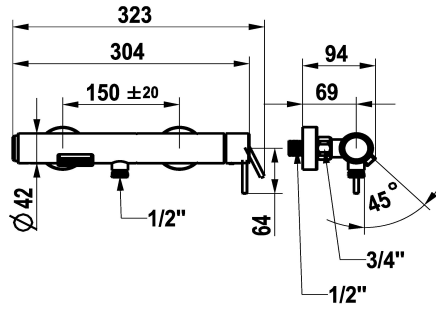

KWC ONO E Lever mixer – Tub

Modell-Linie: ONO E | 20.572.480.000
Showers | Exposed bath mixer

KWC-No.

125653

chromeline, AD 150 ± 20, without spray head, hose and holder

125654

stainless steel, AD 150 ± 20, without spray head, hose and holder

- * Lever mixer
- * Made of stainless steel
- * Push-button diverter with automatic reset
- * Intrinsically safe against backflow
- * Fixed spout

- Neoperl® surge aerator
- * KWC cartridge M 35 OP
- with ceramic discs
- flow rate and temperature continuously variable
- * Wall connections 1/2" x 3/4", without shut-off valve eccentric 10 mm

NEW

Technical Data

Spout
Showerset
Handling
Color_code
Installation type
Faucet_typ

Shut-off valve
4
2
chrome
2
Lever mixer

Spare Parts

Cartridge M 35 OP

538331

Z.537.710