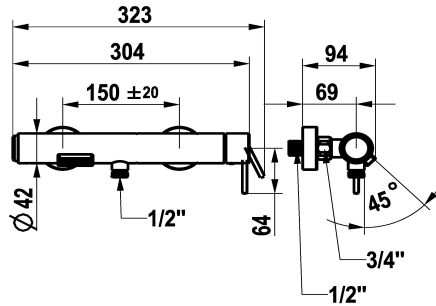

KWC ONO E Lever mixer – Tub

Modell-Linie: ONO E | 20.572.480.700
Showers | Exposed bath mixer

KWC-No.

125653
chromeline, AD 150 ± 20, without spray head, hose and holder

125654
stainless steel, AD 150 ± 20, without spray head, hose and holder

- * Lever mixer
- * Made of stainless steel
- * Push-button diverter with automatic reset
- * Intrinsically safe against backflow
- * Fixed spout

- Neoperl® surge aerator
- * KWC cartridge M 35 OP
- with ceramic discs
- flow rate and temperature continuously variable
- * Wall connections 1/2" x 3/4", without shut-off valve eccentric 10 mm

Technical Data

Spout
Showerset
Handling
Color code
Installation_type
Faucet_typ

Pillar installation1
for top-mounted sinks 1
Wall mounted 1
stainless steel
Wall mounted 1
Lever mixer

Spare Parts

Cartridge M 35 OP