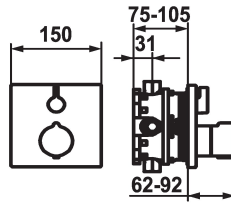

KWC SHOWERCULTURE Trim kit - Thermostatic mixer - Shower

Modell-Linie: **SHOWER-ACCESSORY** | 21.004.801.000
Valves | Thermostatic mixing valve

KWC-No.

124008
all chrome, Trim kit

125545
matt black, Trim kit

124967
brushed steel, Trim kit

- * Trim kit with thermostatic function unit design
- * Outflow top or below
- * SkinProtect - Safety stop prevents scalding
- * Turning handle to control flow
- * Inherently safe against backflow
- * Scope of delivery:
 - Function unit, temperature lever, sleeve, cover plate, holder for

- escutcheon handle to control flow
 - Fastening of the cover plate without screws
- * To be ordered separately:
 - Unit for concealed installation KWC BLUEBOX®
 - ½", without shut-off valve, 39.999.900.931
 - ¾" (½"), with shut-off valve, 39.999.910.931

Technical Data

Energy Label
Flow rate
Handling
Installation type
Faucet_typ
Acoustic group
Concealed unit

C
18 l/min (3 bar)
3
2
Thermostatic
Shut-off valve
3