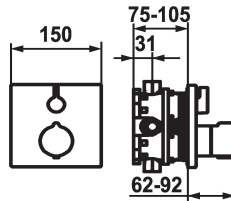

KWC SHOWERCULTURE Trim kit - Thermostatic mixer - Shower

Modell-Linie: KWC | 21.004.801.177
Valves | Thermostatic mixing valve

KWC-No.

124008
all chrome, Trim kit

125545
matt black, Trim kit

124967
brushed steel, Trim kit

- * Trim kit with thermostatic function unit design
- * Outflow top or below
- * SkinProtect - Safety stop prevents scalding
- * Turning handle to control flow
- * Inherently safe against backflow
- * Scope of delivery:
 - Function unit, temperature lever, sleeve, cover plate, holder for

- escutcheon handle to control flow
 - Fastening of the cover plate without screws
- * To be ordered separately:
 - Unit for concealed installation KWC BLUEBOX®
 - ½", without shut-off valve, 39.999.900.931
 - ¾" (½"), with shut-off valve, 39.999.910.931

Technical Data

| |
|-------------------|
| Energy Label |
| Flow rate |
| Handling |
| Installation type |
| Faucet_typ |
| Acoustic group |
| Concealed unit |

| |
|------------------|
| C |
| 18 l/min (3 bar) |
| 3 |
| 2 |
| Thermostatic |
| Shut-off valve |
| 3 |