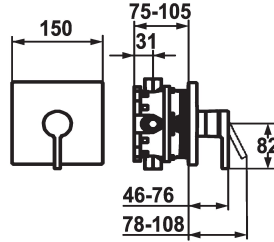

KWC AVA E Trim kit - Lever mixer - Shower

Modell-Linie: AVA E | 21.454.500.177
Taps | Manual taps

KWC-No.

124964
brushed steel, Trim kit

- * Trim kit with function unit
- * Outflow top or below
- * KWC cartridge M 35
- with ceramic discs
- flow rate and temperature continuously variable
- * Scope of delivery:

- Function unit, lever, cap, sleeve, cover plate, holder for escutcheon
- Fastening of the cover plate without screws
- * To be ordered separately:
- Unit for concealed installation KWC BLUEBOX®
- ½", without shut-off valve, 39.999.900.931
- ¾" (½"), with shut-off valve, 39.999.910.931

Technical Data

Energy Label
Flow rate
Handling
Color_code
Installation type
Faucet_typ
Acoustic group
Concealed unit

C
18 l/min (3 bar)
3
brushed steel
2
Lever mixer
Shut-off valve
3