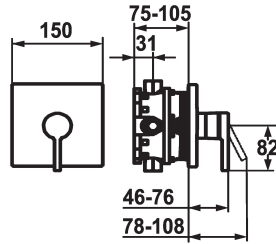

KWC AVA 2.0 Trim kit - Lever mixer - Shower

Modell-Linie: AVA 2.0 | 21.464.500.000
Showers | Manual shower

KWC-No.

125126
all chrome, Trim kit

- * Trim kit with function unit
- * Outflow top or below
- * KWC cartridge M 35 H
- with ceramic discs
- flow rate and temperature continuously variable
- * Scope of delivery:

- Function unit, lever, cap, sleeve, cover plate, holder for escutcheon
- Fastening of the cover plate without screws
- * To be ordered separately:
- Unit for concealed installation KWC BLUEBOX®
- 1/2", without shut-off valve, 39.999.900.931
- 3/4" (1/2"), with shut-off valve, 39.999.910.931

Technical Data

| | |
|-------------------|------------------|
| Energy Label | C |
| Flow rate | 18 l/min (3 bar) |
| Handling | 3 |
| Color_code | chrome |
| Installation type | 2 |
| Faucet_typ | Lever mixer |
| Measure Height | 150 |
| Acoustic group | Shut-off valve |
| Concealed unit | 3 |