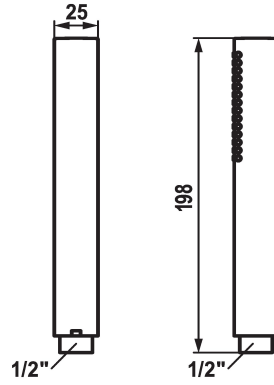

## KWC FIT-X Baton shower slim

Modell-Linie: FIT-X | 26.000.103.700  
Showers | Hand showers

### KWC-No.

**124493**  
all chrome

**125187**  
matt black

**125188**  
stainless steel

\* Baton shower KWC FIT-X slim  
\* Made of stainless steel  
\* TouchProtect - anti-scald protection thanks to the "double skin"

principle  
\* Cleaning-friendly faceplate  
\* Connecting thread 1/2"

### Technical Data

Flow rate
Faucet_typ
Spray type
Acoustic group

8 l/min (3 bar)
Pre-assembly unit
Thermosatic
Shut-off valve