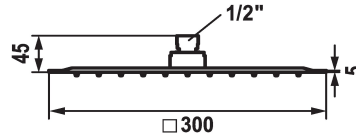

KWC PIATTO -X Q Shower head

Modell-Linie: KWC | 26.000.205.700
Showers | Shower heads

KWC-No.

125186
stainless steel, D 300x300

* Shower head KWC PIATTO -X Q
* Made of stainless steel
* With ball joint
* Cleaning-friendly faceplate

* Connecting thread 1/2"
* To be ordered separately:
- Bracket

Technical Data

Energy Label
Flow rate
Diameter
Faucet_typ
Acoustic group

D Mono battery 1.5 V
18 l/min (3 bar)
300 x 300
Safety element
2