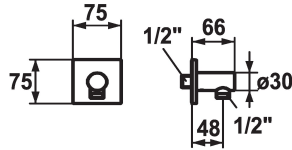

KWC SHOWERCULTURE

Hose connection design

Modell-Linie: KWC | 26.000.611.177

Showers | Complementary parts showers

KWC-No.

122205

all chrome

125069

brushed steel

125549

matt black

* Hose connection design

* Intrinsicly safe against backflow

* Connecting thread 1/2"

Technical Data

Faucet_typ