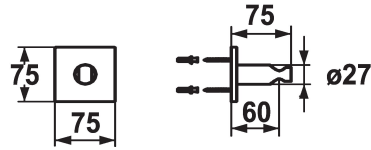

KWC SHOWERCULTURE Shower bracket

Modell-Linie: KWC | 26.000.620.177
Showers | Complementary parts showers

KWC-No.

536622
all chrome

125550
matt black

125066
brushed steel

* Shower bracket design
* Non-adjustable