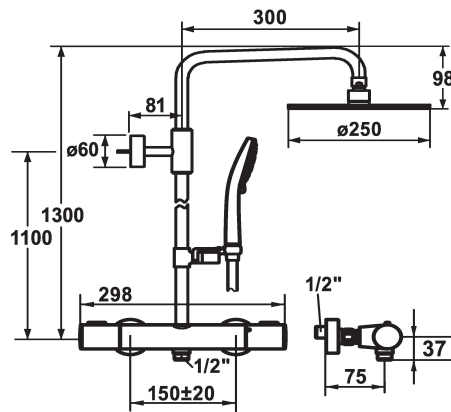

KWC SHOWERCULTURE Thermostatic mixer - Shower system

Modell-Linie: SHOWERCULTURE
Duscharmaturen | Duschsysteme

KWC-Nr.

26.006.313.000

all chrome, AD 150 +/- 20 mm, A 300, with hand shower and hose

- The water-bearing sliding wall bar can be shortened to any individual length as required
- Swiveling bracket, shower head with ball joint
- SkinProtect - Safety stop prevents scalding
- Turning handle to control flow and for diverter
- KWC ball joint bracket, elevation adjustment lockable
- Tube diameter 20 mm
- Intrinsicly safe against backflow
- Easy to install on existing connections
- Thermostatic precision control unit
 - constant water temperature (even when mains pressure fluctuates)
- fast response
- Wall connections 1/2" x 3/4", without shut-off valve eccentric 10 mm
- Scope of delivery: - Thermostat incl. wall connections with outlet (top) for water-bearing sliding wall bar
 - Hand shower KWC FIT-X trio 26.000.119.000
 - Shower hose 1800 mm, plastic 26.001.014.000
 - Shower head KWC PIATTO -X R250 26.000.214.000
 - Sliding wall bar kit 26.004.003.000
 - Shower guide rod holder (top), for connecting guide rod and spray arm