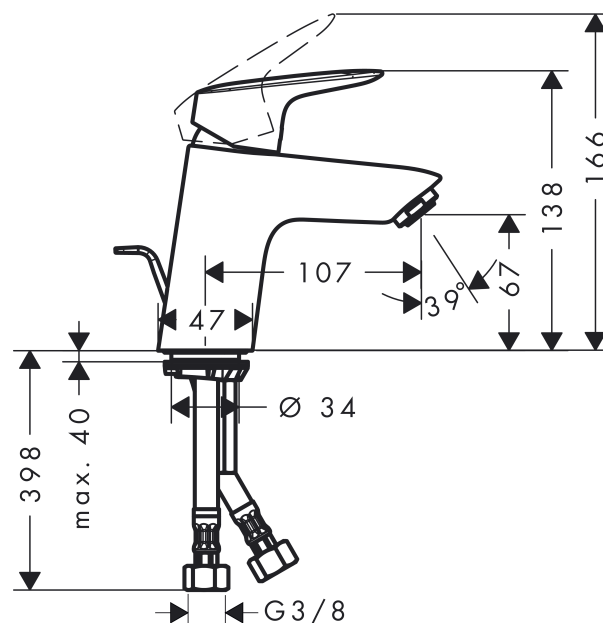

Scale drawing