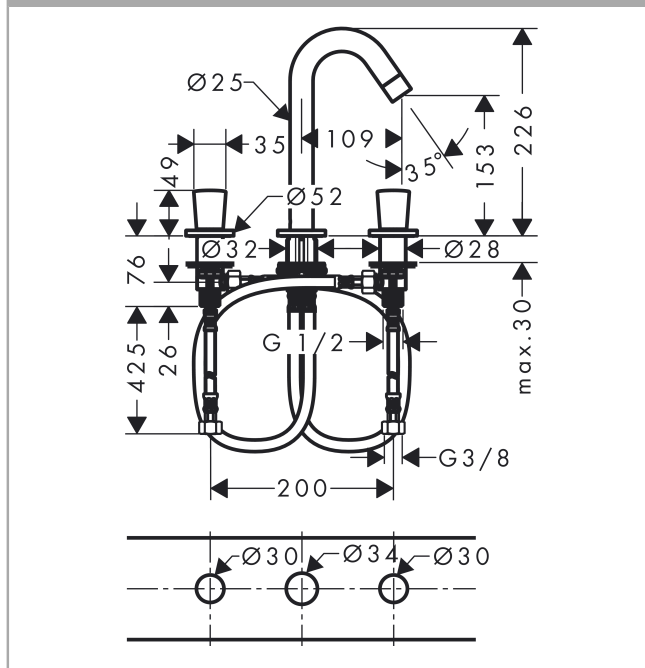

Logis

3-hole basin mixer with pop-up waste set

Surfaces: **chrome** Article Number: **71133000**

Description

product features

- ComfortZone 150
- projection 109 mm
- flow rate: 5 l/min
- ceramic valves hot/ cold 90°
- scope of supply: basic and finish set
- pop-up waste set G 1¼
- suitable for continuous flow water heaters
- connection dimension: DN15

Technology

Product image

Scale drawing

Flowchart