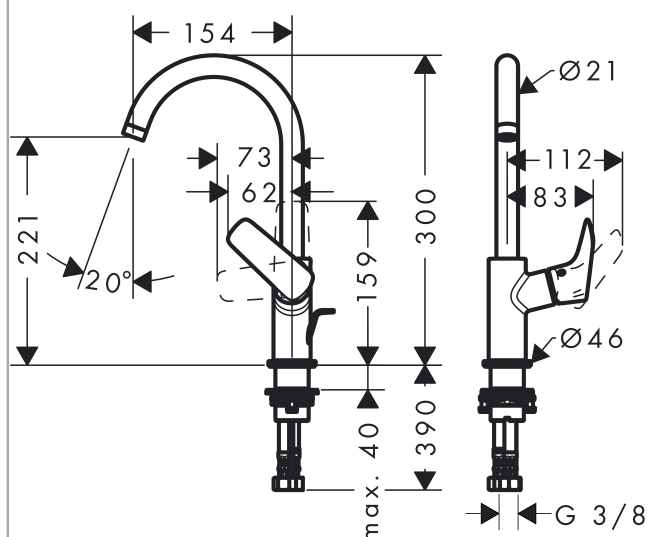

## Logis

Single lever basin mixer 210 with swivel spout with 120° range and pop-up waste set

Surfaces: **chrome** Article Number: **71130000**

#### product features

- ComfortZone 210
- projection 154 mm
- normal spray
- flow rate: 5 l/min
- ceramic cartridge
- temperature limitation adjustable
- pop-up waste set G 1¼
- suitable for continuous flow water heaters
- swivel range 120°
- connection dimension: DN15

### Scale drawing