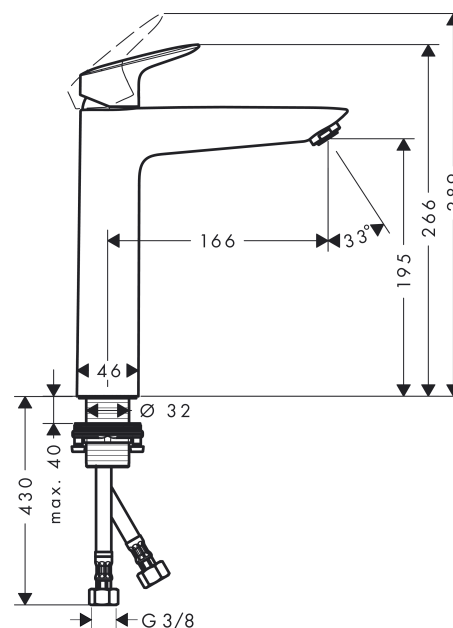

Logis

Single lever basin mixer 190 without waste set

Surfaces: **chrome** Article Number: **71091000**

Description

product features

- ComfortZone 190
- projection 166 mm
- normal spray
- flow rate: 5 l/min
- ceramic cartridge
- temperature limitation adjustable
- without waste set
- suitable for continuous flow water heaters
- connection dimension: DN15

Technology

Design awards

reddot award 2014
winner

Certificates

Product image

Scale drawing

Flowchart