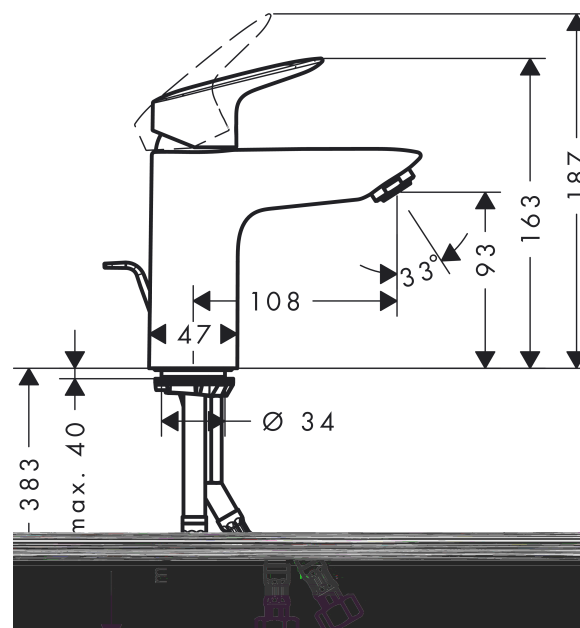

Logis

Single lever basin mixer 100 with pop-up waste set

Surfaces: **chrome** Article Number: **71100000**

Description

product features

- ComfortZone 100
- projection 108 mm
- normal spray
- flow rate: 5 l/min
- ceramic cartridge
- temperature limitation adjustable
- pop-up waste set G 1¼
- suitable for continuous flow water heaters
- connection dimension: DN15

Technology

Design awards

reddot award 2014
winner

Certificates

Product image

Scale drawing

Flowchart