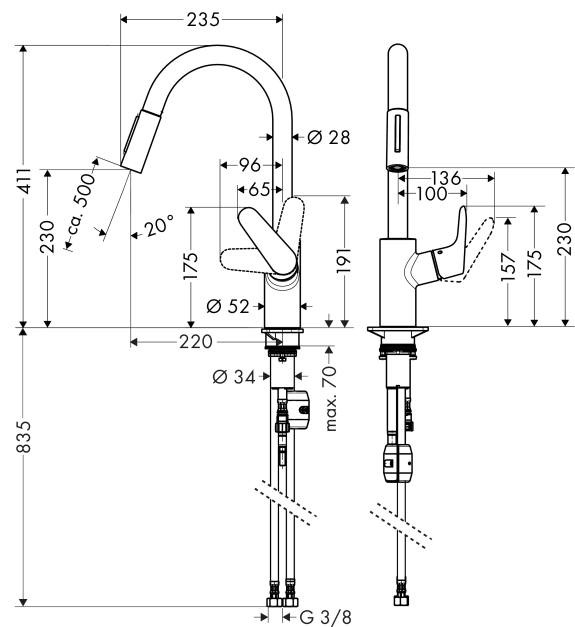

### Single lever kitchen mixer 240 with pull-out spray

Surfaces: **chrome** Article Number: **31815000**

### product features

- ComfortZone 240
- swivel range 150°
- vertical handle position
- laminar spray and shower spray
- lockable shower spray, spray returns through pressing spray diverter
- MagFit magnetic shower support
- quick connect shower hose
- connection dimension: DN15
- flow rate 9.5 l/min
- ceramic cartridge
- connection type: G 3/8 connections
- integrated non-return valve
- suitable for continuous flow water heaters

## Scale drawing