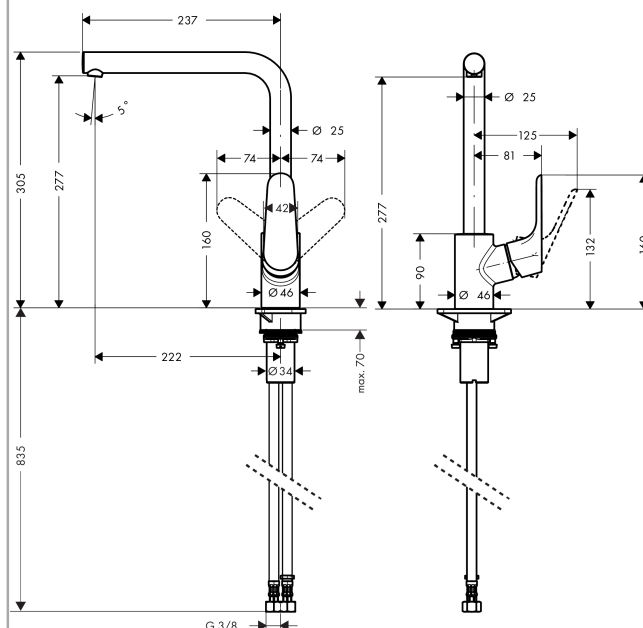

Focus

Single lever kitchen mixer 280

Surfaces: **chrome** Article Number: **31817000**

Description

product features

- ComfortZone 280
- I-spout
- swivel range adjustable in 3 steps 110°, 150° or 360°
- handle can be positioned on the right or left
- laminar spray
- connection dimension: DN15
- flow rate 12 l/min
- ceramic cartridge
- connection type: G 3/8 connections
- suitable for continuous flow water heaters

Technology

Product image

Scale drawing

Flowchart