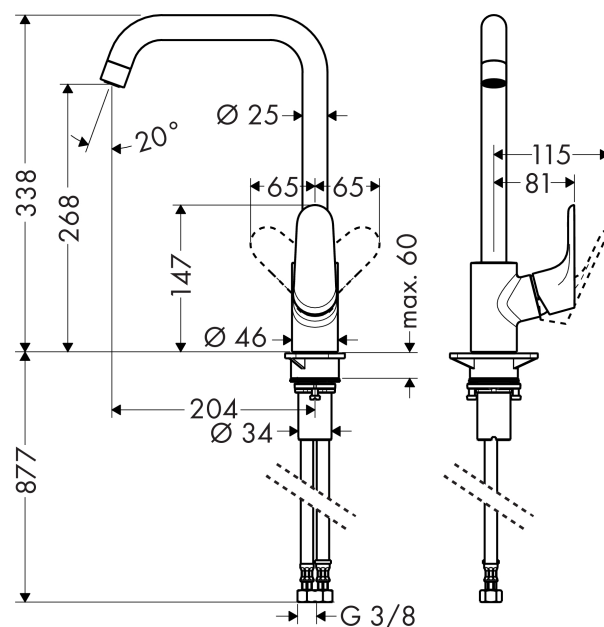

Focus

Single lever kitchen mixer 260

Surfaces: **chrome** Article Number: **31820000**

Description

product features

- ComfortZone 260
- swivel range adjustable in 3 steps 110°, 150° or 360°
- handle can be positioned on the right or left
- normal spray
- connection dimension: DN15
- flow rate 12 l/min
- ceramic cartridge
- connection type: G 3/8 connections
- suitable for continuous flow water heaters

Technology

Product image

Scale drawing

Flowchart