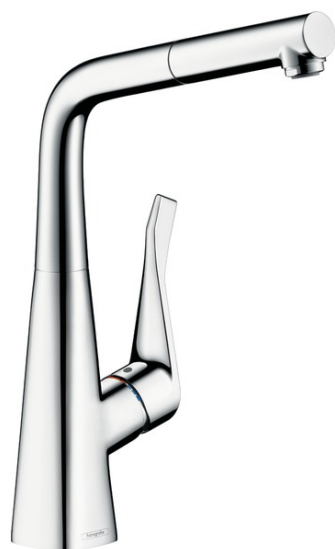

Metris

Single lever kitchen mixer 320 with pull-out spout

Surfaces: **chrome** Article Number: **14821000**

Description

product features

- ComfortZone 320
- swivel range 110° / 150°
- vertical handle position
- laminar spray
- MagFit magnetic shower support
- quick connect shower hose
- connection dimension: DN15
- flow rate 10 l/min
- ceramic cartridge
- connection type: G 3/8 connections
- integrated non-return valve
- suitable for continuous flow water heaters

Technology

Product image

Scale drawing

Flowchart