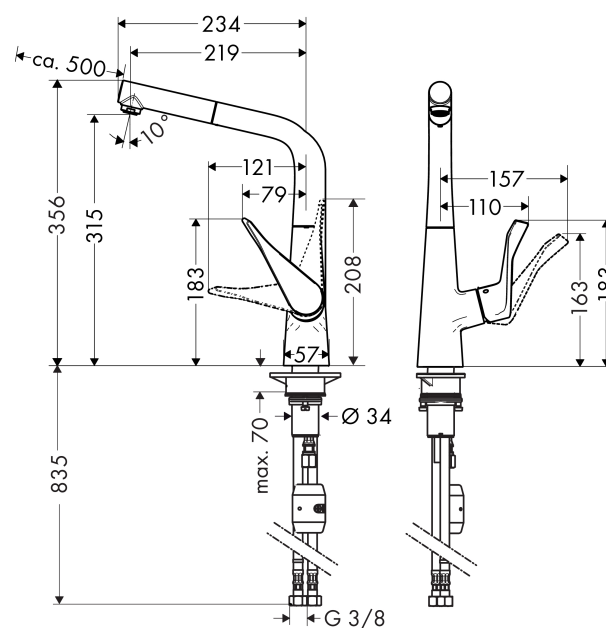

Metris

Single lever kitchen mixer 320 with pull-out spout

Surfaces: **chrome** Article Number: **14821000**

Description

product features

- ComfortZone 320
- swivel range 110° / 150°
- vertical handle position
- laminar spray
- MagFit magnetic shower support
- quick connect shower hose
- connection dimension: DN15
- flow rate 10 l/min
- ceramic cartridge
- connection type: G 3/8 connections
- integrated non-return valve
- suitable for continuous flow water heaters

Technology

Product image

Scale drawing

Flowchart